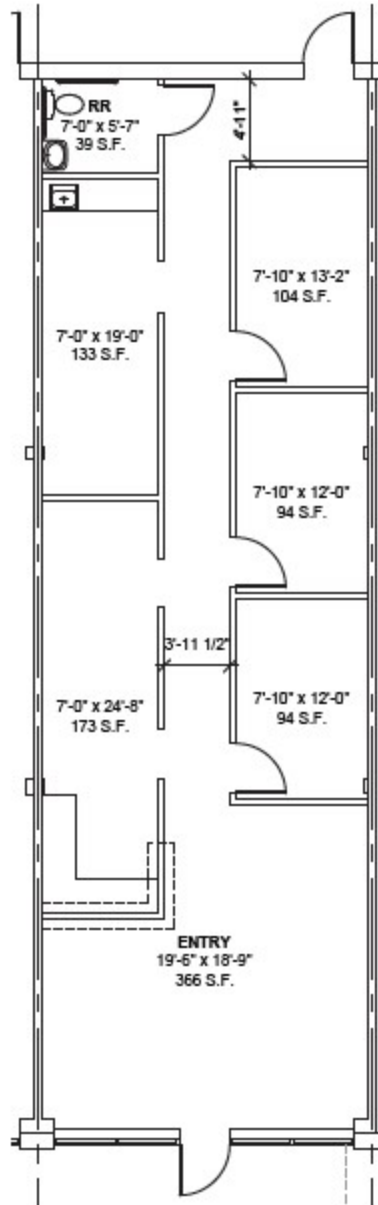

FLOOR PLANS

SUITE B150

FLOOR DETAILS

1,300 SF • Suite B150 • \$12.00 SF + \$5.40 NNN