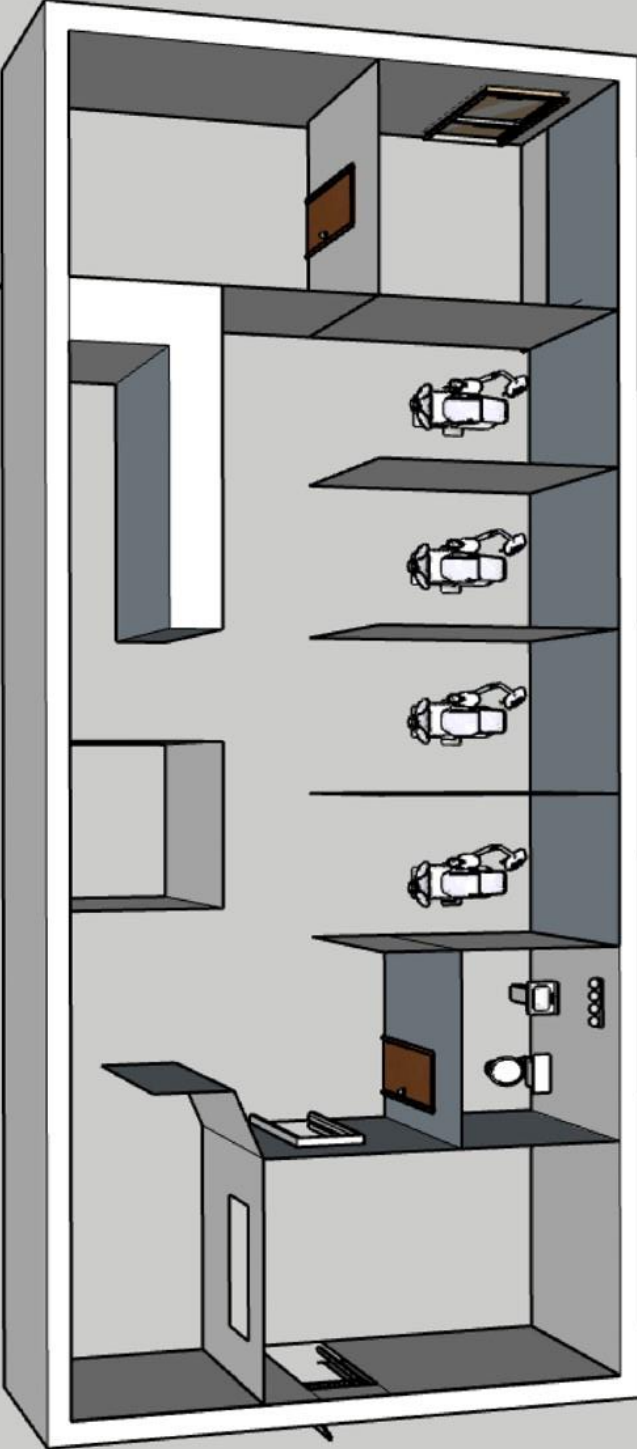

Northwest Shopping Centre
Suite D200
Approx. 1,300 SF

*Floorplan not to proportion**