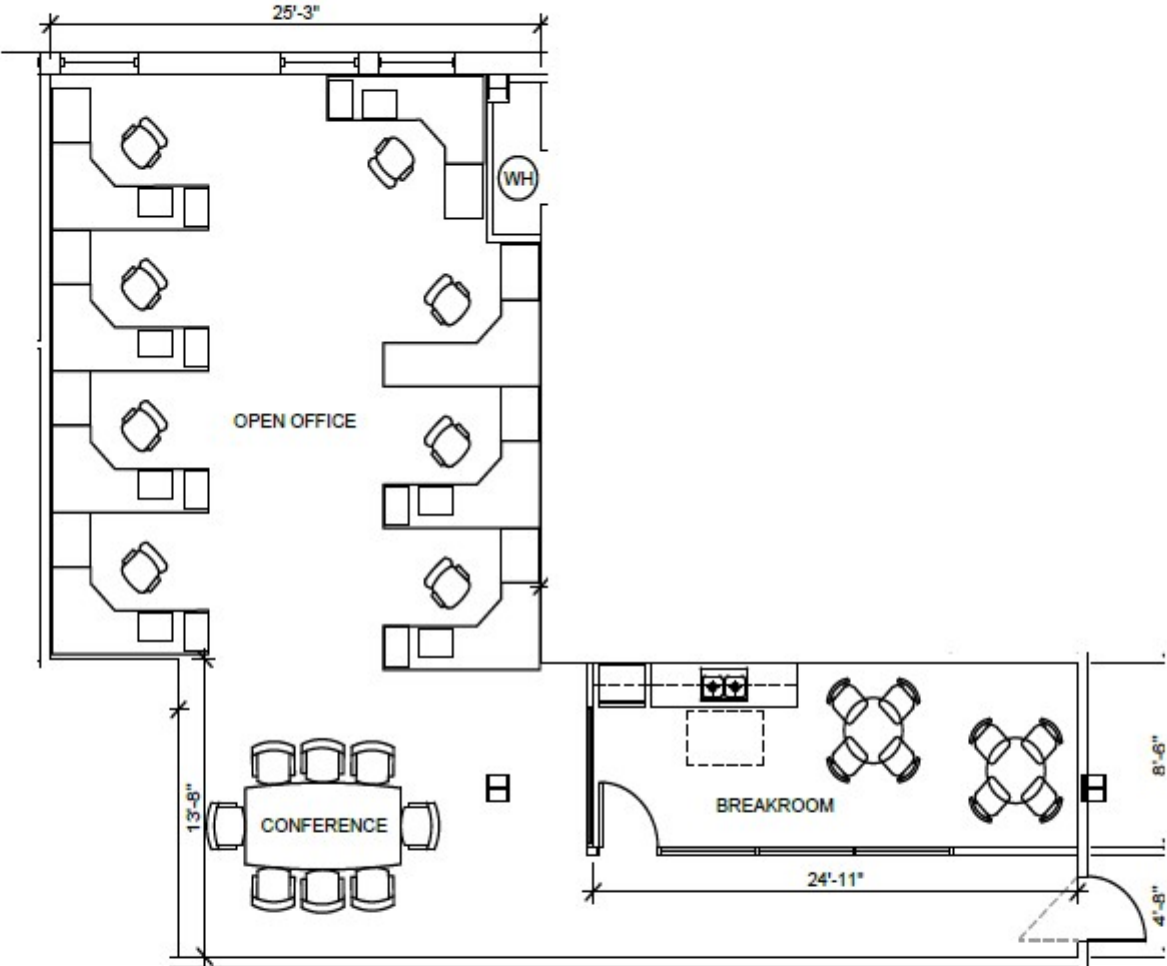

FLOOR PLANS

SECOND LEVEL - SUITE 200

FLOOR DETAILS
1,610 SF • Suite 200 • \$21.00 / SF